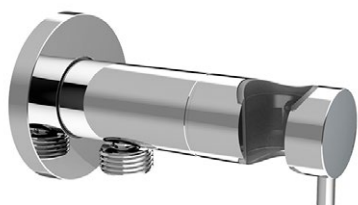

Douche | Kits

DOUCHE turn & go progressive mixer

- ✓ Minimum 0.5 bar
- ✓ Projection 115mm
- ✓ Hot & Cold mixer

NC183001.00	chrome	£195.00	stocked
NC183001.70	inox	£264.00	stocked
NC183001.79	black matt	£245.00	stocked
NC183001.82	brushed gold	£325.00	stocked