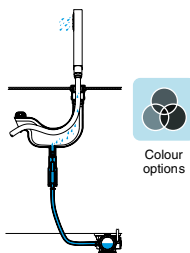

- ✓ Round click clack waste
- ✓ Slotted or unslotted

NOC535 slotted	chrome	£26.00	stocked
NOC545 unslotted	chrome	£26.00	stocked

SMART round bottle trap

- ✓ Round 32mm
- ✓ Bottle trap and pipe

NC500	chrome	£93.00	stocked
NC500.70	inox	£146.00	stocked
NC500.79	matt black	£135.00	stocked
NC500.82	brushed gold	£198.00	stocked

SMART round bottle trap

- ✓ Round 32mm
- ✓ Bottle trap and pipe

NOC515	chrome	£49.00	stocked
--------	--------	--------	---------

SMART square bottle trap

- ✓ Square 32mm
- ✓ Bottle trap and pipe

NOC525	chrome	£59.00	stocked
--------	--------	--------	---------

SMART round pull-out shower

- ✓ Anti-drip waste kit
- ✓ Universal waste adaptor

NC10R	chrome	£219.00	stocked
NC10R.70	inox	£251.00	stocked
NC10R.79	matt black	£251.00	stocked
NC10R.82	brushed gold	£303.00	stocked