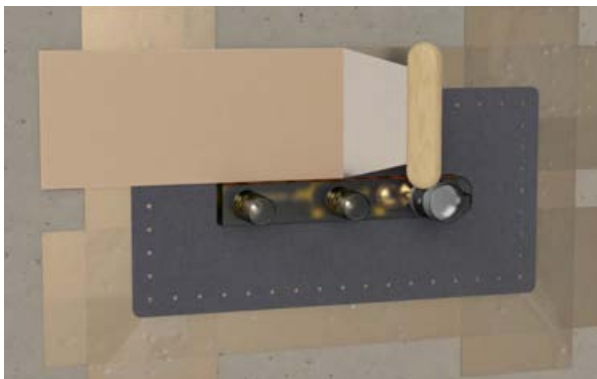

### Key to operation:

A - On/Off control  
B - 2 way diverter

C - 3 way diverter  
D - Thermostatic control

# VERSOBOX installation

1. VersoBox allows for solid wall and stud wall installation

2. The clear cover acts as a tile guide and protective case when plastering the wall

3. Complete with tanking kit for added waterproofing

4. Once tiled it is easy to remove the protective case with a sharp blade

5. Once fully tiled it is completely waterproof

6. VersoBox is the solution for an easy installation