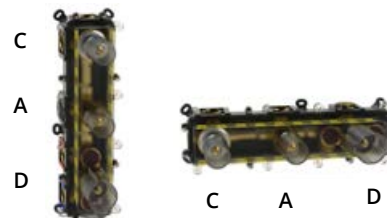

VERSOBOX 4 outlet flow rates

0.2 bar	8.5 l/m
0.5 bar	13.9 l/m
1.0 bar	20.4 l/m
2.0 bar	29.23 l/m
3.0 bar	35.7 l/m

Key to operation:

A - On/Off control
B - 2 way diverter

C - 3 way diverter
D - Thermostatic control