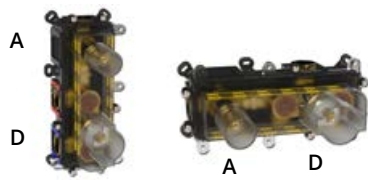

VERSOBOX flow rates & Valve operation

VERSOBOX 1 way flow rates

0.2 bar	7.4 l/m
0.5 bar	13.3 l/m
1.0 bar	19.6 l/m
2.0 bar	28.3 l/m
3.0 bar	34.1 l/m