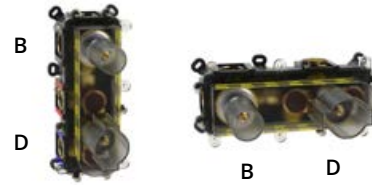

VERSOBOX 2 way flow rates

0.2 bar	8.7 l/m
0.5 bar	14.0 l/m
1.0 bar	19.6 l/m
2.0 bar	27.7 l/m
3.0 bar	34.4 l/m