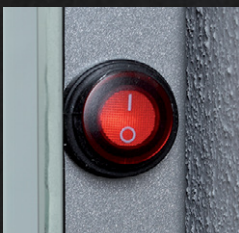

LAGHI

- Backlight LED mirror
- 5mm mirror thickness
- Mechanical On/Off switch
- Safety film backing
- Temperature colour 6000K
- 220V, CE, IP44

Mechanical on/off switch

Laghi | Mirrors

EmporioBagno®

Laghi 45 backlit LED mirror

8704•S

mirror

£225.00

stocked

- ✓40mm depth
- ✓W450xH800mm

Laghi 80 backlit LED mirror

8700•S

mirror

8703•S

mirror

- ✓40mm depth
- ✓W1400xH700mm

£397.00

stocked

Safety glass

Easy to hang

Energy efficient