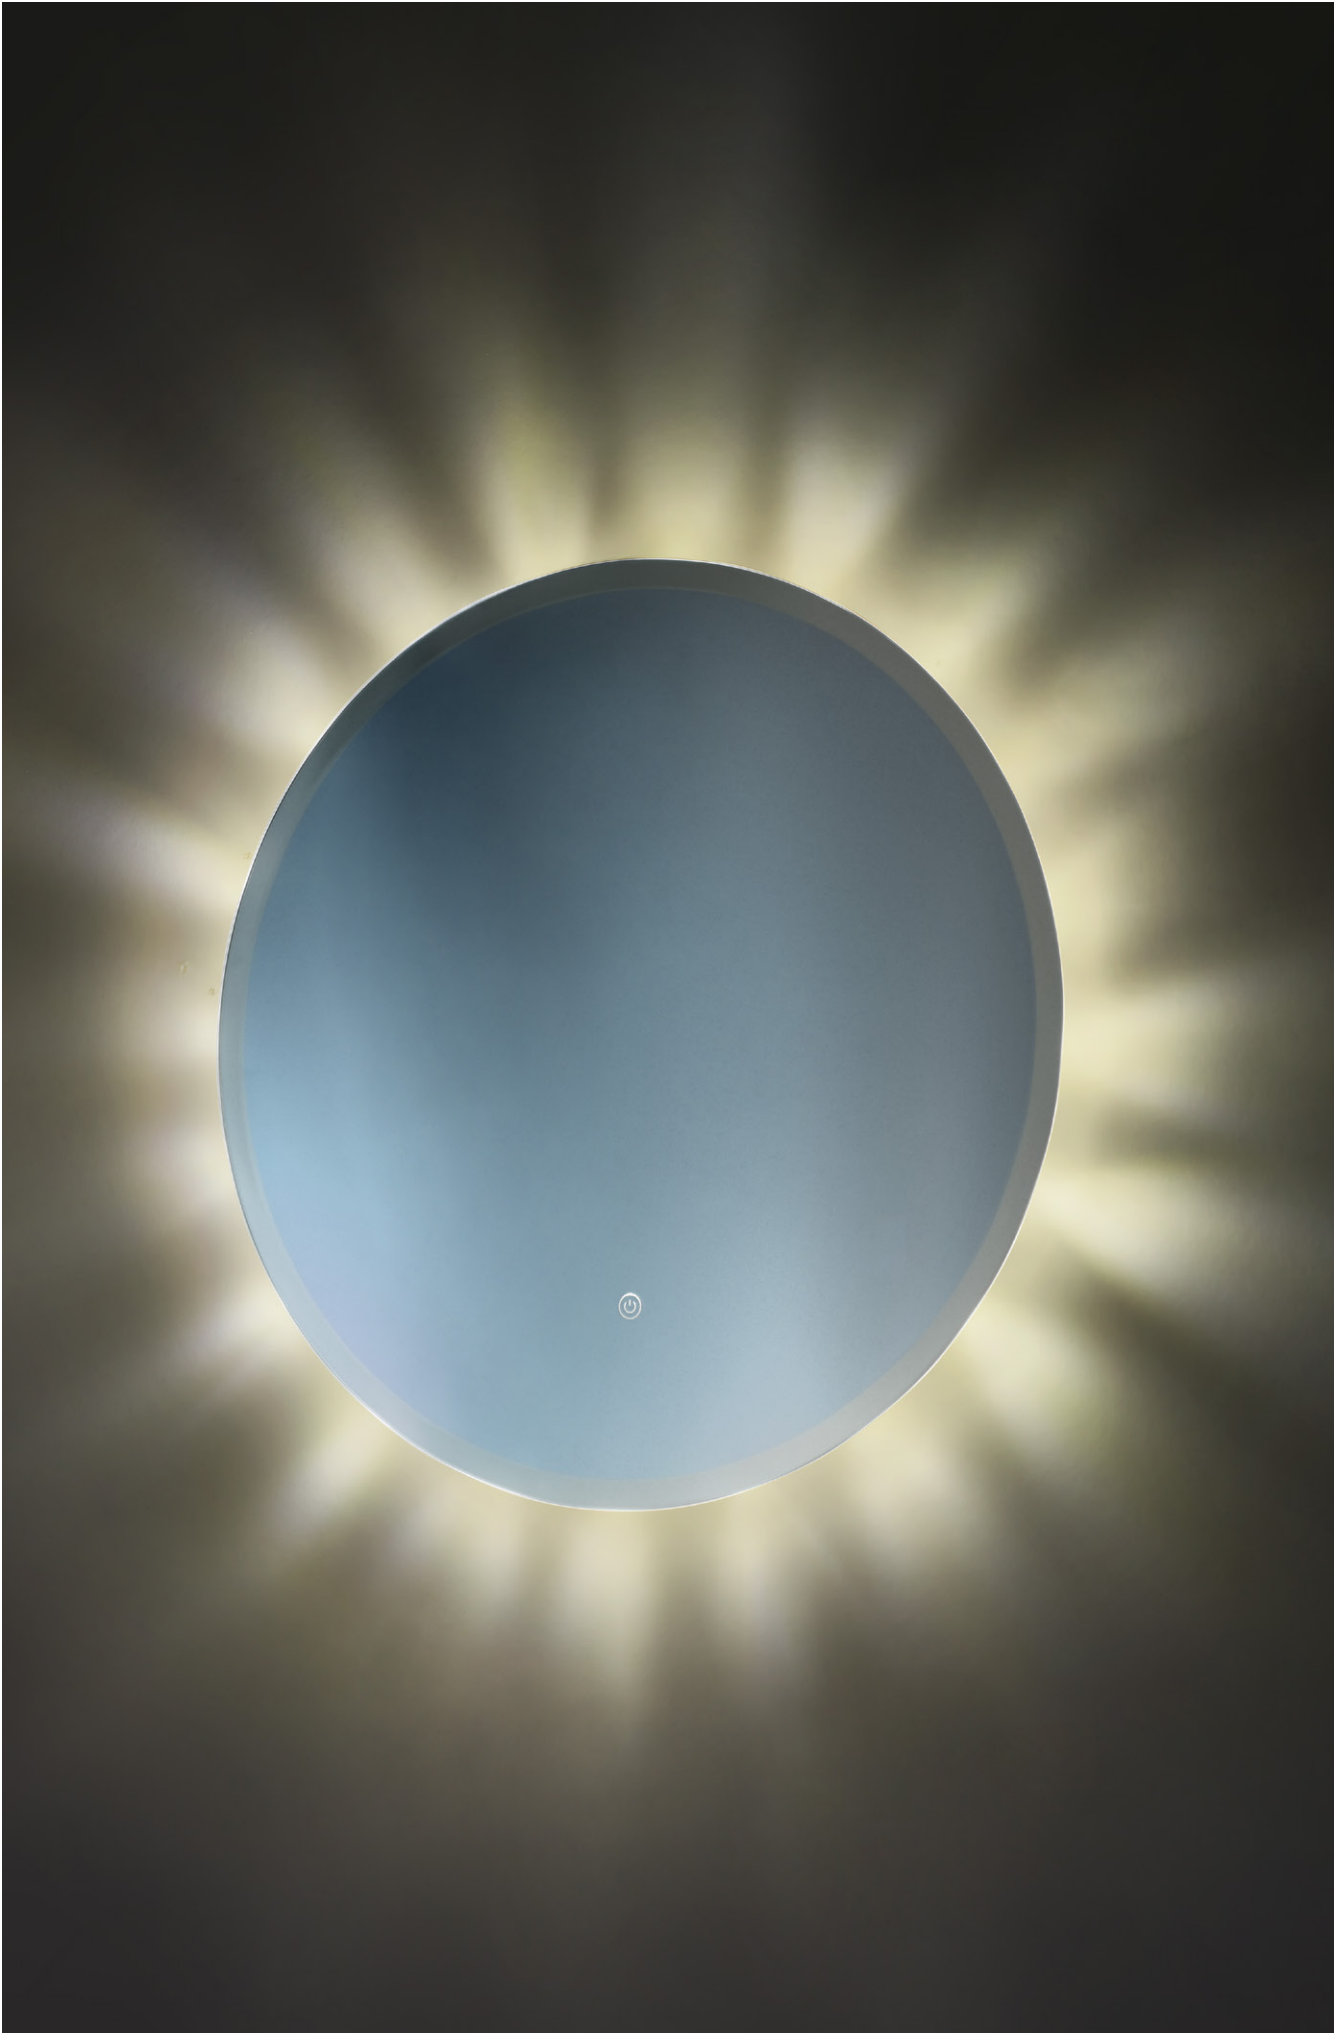

SOLE

- Sidelit LED Mirror with Warm and Cool Light to create the effect of Natural Sunrays which, alternatively, emit warm and cold light beams
- 5 mm mirror thickness bevelled edge
- Illuminated ON/OFF touch sensor switch
- Safety film backing
- Temperature color 3000K and 6000K

Sole sidelit LED mirror

✓ 35mm depth
✓ Ø680mm

1263·S mirror £440.00 stocked

Temperature colour

Touch on/off

Safety glass

Easy to hang

Energy efficient

Plexiglas

Ambient lighting