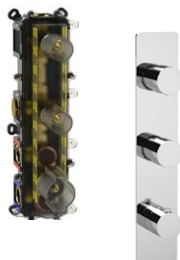

## LAGHI 2 way thermostatic mixer

44202L	chrome trim set	£159.00	stocked
VB202L	VersoBox	£340.00	stocked

- ✓ High flow rates
- ✓ Minimum 0.2 bar
- ✓ 3/4" connections
- ✓ 70mm install depth
- ✓ High flow rates
- ✓ Vertical installation

## LAGHI 2 outlet thermostatic mixer

44203P	chrome trim set	£189.00	stocked
VB203P	VersoBox	£370.00	stocked

- ✓ High flow rates
- ✓ Minimum 0.2 bar
- ✓ 3/4" connections
- ✓ 70mm install depth
- ✓ High flow rates
- ✓ Horizontal installation

## LAGHI 2 outlet thermostatic mixer

44203L	chrome trim set	£189.00	stocked
VB203L	VersoBox	£370.00	stocked

- ✓ High flow rates
- ✓ Minimum 0.2 bar
- ✓ 3/4" connections
- ✓ 70mm install depth
- ✓ High flow rates
- ✓ Vertical installation

## LAGHI 3 outlet thermostatic mixer

44303P	chrome trim set	£189.00	stocked
VB303P	VersoBox	£420.00	stocked

- ✓ High flow rates
- ✓ Minimum 0.2 bar
- ✓ 3/4" connections
- ✓ 70mm install depth
- ✓ High flow rates
- ✓ Horizontal installation