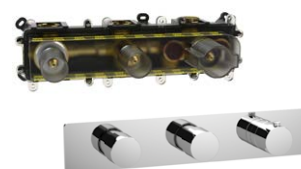

## LAGHI 2 outlet thermostatic mixer

44203P	chrome trim set	£189.00	stocked
VB203P	VersoBox	£370.00	stocked

- ✓ High flow rates
- ✓ Minimum 0.2 bar
- ✓ 3/4" connections
- ✓ 70mm install depth
- ✓ High flow rates
- ✓ Horizontal installation

## LAGHI 2 outlet thermostatic mixer

44203L	chrome trim set	£189.00	stocked
VB203L	VersoBox	£370.00	stocked

- ✓ High flow rates
- ✓ Minimum 0.2 bar
- ✓ 3/4" connections
- ✓ 70mm install depth
- ✓ High flow rates
- ✓ Vertical installation

## LAGHI 3 outlet thermostatic mixer

44303P	chrome trim set	£189.00	stocked
VB303P	VersoBox	£420.00	stocked

- ✓ High flow rates
- ✓ Minimum 0.2 bar
- ✓ 3/4" connections
- ✓ 70mm install depth
- ✓ High flow rates
- ✓ Horizontal installation