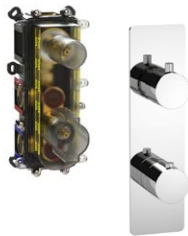

Water saving

- ✓ Minimum 0.5 bar
- ✓ Height 151.5mm
- ✓ Projection 106.5mm
- ✓ With pop up waste

**FOSCA mono bidet mixer**

86103.00 chrome £168.00

# FOSCA mixers

**FOSCA Mini mono bidet mixer**

80103.00

chrome

£92.00

- ✓ Minimum 0.5 bar
- ✓ Height 138.5mm
- ✓ Projection 108.5mm
- ✓ With pop up waste

# LAGHI thermostatic mixers

- ✓ High flow rates
- ✓ Minimum 0.2 bar
- ✓ 3/4" connections
- ✓ 70mm install depth
- ✓ High flow rates
- ✓ Vertical installation

## LAGHI 2 way thermostatic mixer

44202P	chrome trim set	£159.00	stocked
VB202P	VersoBox	£340.00	stocked

- ✓ High flow rates
- ✓ Minimum 0.2 bar
- ✓ 3/4" connections
- ✓ 70mm install depth
- ✓ High flow rates
- ✓ Horizontal installation