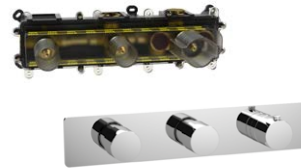

## LAGHI 2 way thermostatic mixer

44202P	chrome trim set	£159.00	stocked
VB202P	VersoBox	£340.00	stocked

- ✓ High flow rates
- ✓ Minimum 0.2 bar
- ✓ 3/4" connections
- ✓ 70mm install depth
- ✓ High flow rates
- ✓ Horizontal installation

## LAGHI 2 way thermostatic mixer

44202L	chrome trim set	£159.00	stocked
VB202L	VersoBox	£340.00	stocked

- ✓ High flow rates
- ✓ Minimum 0.2 bar
- ✓ 3/4" connections
- ✓ 70mm install depth
- ✓ High flow rates
- ✓ Vertical installation

## LAGHI 2 outlet thermostatic mixer

44203P	chrome trim set	£189.00	stocked
VB203P	VersoBox	£370.00	stocked

- ✓ High flow rates
- ✓ Minimum 0.2 bar
- ✓ 3/4" connections
- ✓ 70mm install depth
- ✓ High flow rates
- ✓ Horizontal installation

## LAGHI 2 outlet thermostatic mixer

44203L	chrome trim set	£189.00	stocked
VB203L	VersoBox	£370.00	stocked

- ✓ High flow rates
- ✓ Minimum 0.2 bar
- ✓ 3/4" connections
- ✓ 70mm install depth
- ✓ High flow rates
- ✓ Vertical installation