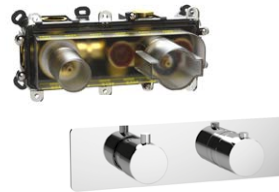

Water saving

- ✓ Minimum 0.5 bar
- ✓ Height 151.5mm
- ✓ Projection 106.5mm
- ✓ With pop up waste

**FOSCA mono bidet mixer**

86103.00 chrome £168.00

# FOSCA mixers

**FOSCA Mini mono bidet mixer**

80103.00

chrome

£92.00

- ✓ Minimum 0.5 bar
- ✓ Height 138.5mm
- ✓ Projection 108.5mm
- ✓ With pop up waste

# LAGHI thermostatic mixers

- ✓ High flow rates
- ✓ Minimum 0.2 bar
- ✓ 3/4" connections
- ✓ 70mm install depth
- ✓ High flow rates
- ✓ Vertical installation

## LAGHI 2 way thermostatic mixer

44202P	chrome trim set	£159.00	stocked
VB202P	VersoBox	£340.00	stocked

- ✓ High flow rates
- ✓ Minimum 0.2 bar
- ✓ 3/4" connections
- ✓ 70mm install depth
- ✓ High flow rates
- ✓ Horizontal installation