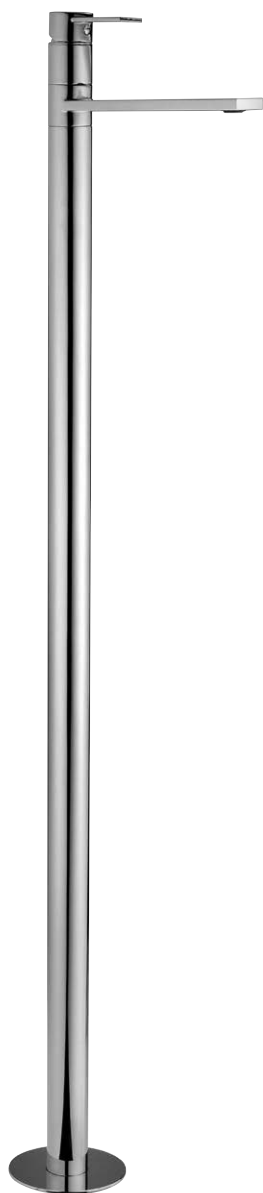

Colour options

- ✓ Minimum 0.5 bar
- ✓ Width 250mm
- ✓ Height 120mm
- ✓ Projection 209mm
- ✓ Horizontal plate

**GAIA wall mounted basin mixer**

55034.00	chrome	£577.00	stocked
55034.70	inox	£904.00	

Colour options

- ✓ Minimum 0.5 bar
- ✓ Height 169.5mm
- ✓ Projection 101mm
- ✓ With pop up waste

**GAIA mono bidet mixer**

55103.00	chrome	£264.00	
55103.70	inox	£492.00	

# GAIA mixers

---

**GAIA freestanding basin mixer**

55095.00

chrome

£1,498.00

- ✓ Minimum 0.5 bar
- ✓ Height 1146mm
- ✓ Projection 192.5mm
- ✓ No pop up waste

**GAIA freestanding bath/shower mixer**

55096.00

chrome

£1,739.00

stocked

- ✓ Minimum 0.5 bar
- ✓ Height 1044.5mm
- ✓ Projection 196.5mm
- ✓ With handset & hose