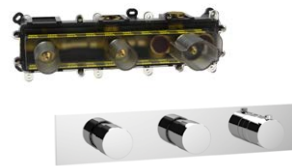

## TECH 2 way thermostatic mixer

12202P	chrome trim set	£159.00	stocked
12202P.70	inox	£229.00	stocked
+			
VB202P	VersoBox	£340.00	stocked

- ✓ Minimum 0.2 bar
- ✓ 3/4" connections
- ✓ 70mm install depth
- ✓ High flow rates
- ✓ Horizontal installation

## TECH 2 way thermostatic mixer

12202L	chrome trim set	£159.00	stocked
12202L.70	inox	£229.00	stocked
+			
VB202L	VersoBox	£340.00	stocked

- ✓ Minimum 0.2 bar
- ✓ 3/4" connections
- ✓ 70mm install depth
- ✓ High flow rates
- ✓ Vertical installation

## TECH 2 outlet thermostatic mixer

12203P	chrome trim set	£189.00	stocked
12203P.70	inox	£269.00	stocked
+			
VB203P	VersoBox	£370.00	stocked

- ✓ Minimum 0.2 bar
- ✓ 3/4" connections
- ✓ 70mm install depth
- ✓ High flow rates
- ✓ Horizontal installation