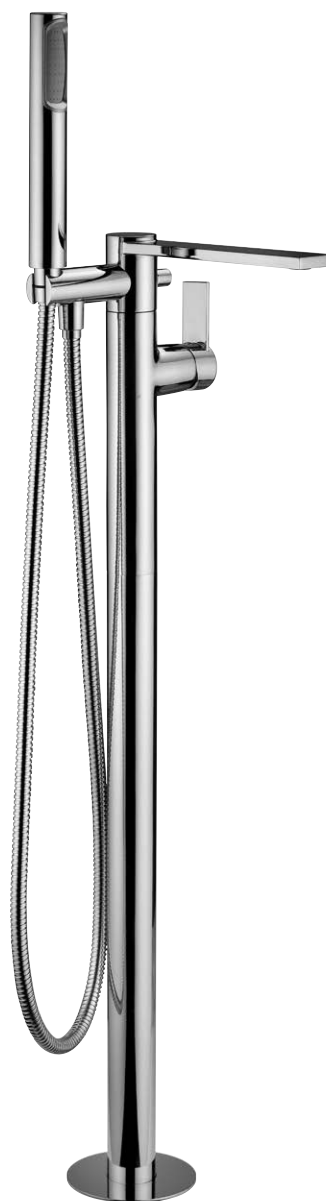

- ✓ Minimum 0.5 bar
- ✓ Height 169.5mm
- ✓ Projection 101mm
- ✓ With pop up waste

**GAIA mono bidet mixer**

55103.00	chrome	£264.00	
55103.70	inox	£492.00	

# GAIA mixers

---

**GAIA freestanding basin mixer**

55095.00

chrome

£1,498.00

- ✓ Minimum 0.5 bar
- ✓ Height 1146mm
- ✓ Projection 192.5mm
- ✓ No pop up waste

**GAIA freestanding bath/shower mixer**

55096.00

chrome

£1,739.00

stocked

- ✓ Minimum 0.5 bar
- ✓ Height 1044.5mm
- ✓ Projection 196.5mm
- ✓ With handset & hose

# GAIA mixers

Colour options

- ✓ Minimum 0.5 bar
- ✓ Width 340mm
- ✓ Projection 205mm
- ✓ Shower mixer & kit

**GAIA wall mounted bath/shower**

55003.00	chrome	£864.00	stocked
55003.70	inox	£1,524.00	

Colour options