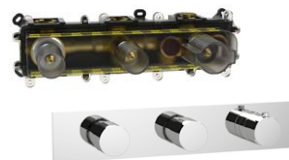

## TECH 2 outlet thermostatic mixer

12203P	chrome trim set	£189.00	stocked
12203P.70	inox	£269.00	stocked
+			
VB203P	VersoBox	£370.00	stocked

- ✓ Minimum 0.2 bar
- ✓ 3/4" connections
- ✓ 70mm install depth
- ✓ High flow rates
- ✓ Horizontal installation

## TECH 2 outlet thermostatic mixer

12203L	chrome trim set	£189.00	stocked
12203L.70	inox	£269.00	stocked
+			
VB203L	VersoBox	£370.00	stocked

- ✓ Minimum 0.2 bar
- ✓ 3/4" connections
- ✓ 70mm install depth
- ✓ High flow rates
- ✓ Vertical installation

## TECH 3 outlet thermostatic mixer

12303P	chrome trim set	£189.00	stocked
12303P.70	inox	£269.00	stocked
+			
VB303P	VersoBox	£420.00	stocked

- ✓ Minimum 0.2 bar
- ✓ 3/4" connections
- ✓ 70mm install depth
- ✓ High flow rates
- ✓ Horizontal installation