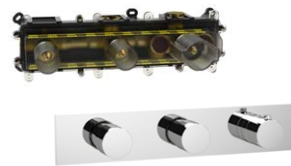

TECH 2 way thermostatic mixer

12202P	chrome trim set	£159.00	stocked
12202P.70	inox	£229.00	stocked
+			
VB202P	VersoBox	£340.00	stocked

- ✓ Minimum 0.2 bar
- ✓ 3/4" connections
- ✓ 70mm install depth
- ✓ High flow rates
- ✓ Horizontal installation

TECH 2 way thermostatic mixer

12202L	chrome trim set	£159.00	stocked
12202L.70	inox	£229.00	stocked
+			
VB202L	VersoBox	£340.00	stocked

- ✓ Minimum 0.2 bar
- ✓ 3/4" connections
- ✓ 70mm install depth
- ✓ High flow rates
- ✓ Vertical installation

TECH 2 outlet thermostatic mixer

12203P	chrome trim set	£189.00	stocked
12203P.70	inox	£269.00	stocked
+			
VB203P	VersoBox	£370.00	stocked

- ✓ Minimum 0.2 bar
- ✓ 3/4" connections
- ✓ 70mm install depth
- ✓ High flow rates
- ✓ Horizontal installation

TECH 2 outlet thermostatic mixer

12203L	chrome trim set	£189.00	stocked
12203L.70	inox	£269.00	stocked
+			
VB203L	VersoBox	£370.00	stocked

- ✓ Minimum 0.2 bar
- ✓ 3/4" connections
- ✓ 70mm install depth
- ✓ High flow rates
- ✓ Vertical installation