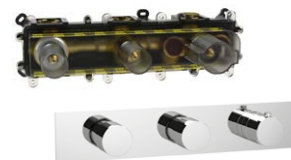

TECH 2 outlet thermostatic mixer

12203P	chrome trim set	£189.00	stocked
12203P.70	inox	£269.00	stocked
+			
VB203P	VersoBox	£370.00	stocked

- ✓ Minimum 0.2 bar
- ✓ 3/4" connections
- ✓ 70mm install depth
- ✓ High flow rates
- ✓ Horizontal installation

TECH 2 outlet thermostatic mixer

12203L	chrome trim set	£189.00	stocked
12203L.70	inox	£269.00	stocked
+			
VB203L	VersoBox	£370.00	stocked

- ✓ Minimum 0.2 bar
- ✓ 3/4" connections
- ✓ 70mm install depth
- ✓ High flow rates
- ✓ Vertical installation

TECH 3 outlet thermostatic mixer

12303P	chrome trim set	£189.00	stocked
12303P.70	inox	£269.00	stocked
+			
VB303P	VersoBox	£420.00	stocked

- ✓ Minimum 0.2 bar
- ✓ 3/4" connections
- ✓ 70mm install depth
- ✓ High flow rates
- ✓ Horizontal installation

TECH 3 outlet thermostatic mixer

12303L	chrome trim set	£189.00	stocked
12303L.70	inox	£269.00	stocked
+			
VB303L	VersoBox	£420.00	stocked

See the full range of thermostatic mixer on page 68