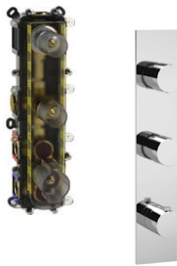

TECH 2 way thermostatic mixer

12202P	chrome trim set	£159.00	stocked
12202P.70	inox	£229.00	stocked
+			
VB202P	VersoBox	£340.00	stocked

- ✓ Minimum 0.2 bar
- ✓ 3/4" connections
- ✓ 70mm install depth
- ✓ High flow rates
- ✓ Horizontal installation

TECH 2 way thermostatic mixer

12202L	chrome trim set	£159.00	stocked
12202L.70	inox	£229.00	stocked
+			
VB202L	VersoBox	£340.00	stocked

- ✓ Minimum 0.2 bar
- ✓ 3/4" connections
- ✓ 70mm install depth
- ✓ High flow rates
- ✓ Vertical installation

TECH 2 outlet thermostatic mixer

12203P	chrome trim set	£189.00	stocked
12203P.70	inox	£269.00	stocked
+			
VB203P	VersoBox	£370.00	stocked

- ✓ Minimum 0.2 bar
- ✓ 3/4" connections
- ✓ 70mm install depth
- ✓ High flow rates
- ✓ Horizontal installation

TECH 2 outlet thermostatic mixer

12203L	chrome trim set	£189.00	stocked
12203L.70	inox	£269.00	stocked
+			
VB203L	VersoBox	£370.00	stocked

- ✓ Minimum 0.2 bar
- ✓ 3/4" connections
- ✓ 70mm install depth
- ✓ High flow rates
- ✓ Vertical installation