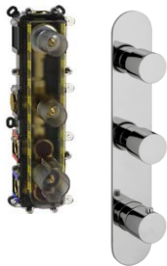

PEPE 2 way thermostatic mixer

83202P	chrome trim set	£159.00	stocked
83202P.70	inox	£229.00	stocked
83202P.79	matt black	£229.00	stocked
83202P.82	brushed gold	£239.00	stocked
+			
VB202P	VersoBox	£340.00	stocked

- ✓ Minimum 0.2 bar
- ✓ 3/4" connections
- ✓ 70mm install depth
- ✓ High flow rates
- ✓ Horizontal installation

PEPE 2 way thermostatic mixer

83202L	chrome trim set	£159.00	stocked
83202L.70	inox	£229.00	stocked
83202L.79	matt black	£229.00	stocked
83202L.82	brushed gold	£239.00	stocked
+			
VB202L	VersoBox	£340.00	stocked