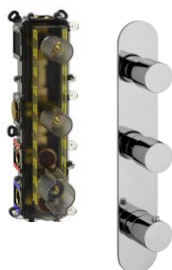

- ✓ Minimum 0.2 bar
- ✓ 3/4" connections
- ✓ 70mm install depth
- ✓ High flow rates
- ✓ Vertical installation

PEPE 3 way thermostatic mixer

83203P	chrome trim set	£189.00	stocked
83203P.70	inox	£269.00	stocked
83203P.79	matt black	£269.00	stocked
83203P.82	brushed gold	£289.00	stocked
+			
VB203P	VersoBox	£370.00	stocked

- ✓ Minimum 0.2 bar
- ✓ 3/4" connections
- ✓ 70mm install depth
- ✓ High flow rates
- ✓ Horizontal installation

PEPE 3 way thermostatic mixer

83203L	chrome trim set	£189.00	stocked
83203L.70	inox	£269.00	stocked
83203L.79	matt black	£269.00	stocked
83203L.82	brushed gold	£289.00	stocked
+			
VB203L	VersoBox	£370.00	stocked