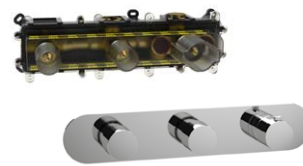

- ✓ Minimum 0.5 bar
- ✓ Wall mounted
- ✓ Width 280mm
- ✓ Projection 177mm
- ✓ With diverter

Colour options

PEPE XL mono bidet mixer

12403.00	chrome	£195.00	stocked
12403.70	inox	£330.00	stocked
12403.79	matt black	£320.00	stocked
12403.82	brushed gold	£449.00	stocked

- ✓ Minimum 0.2 bar
- ✓ 3/4" connections
- ✓ 70mm install depth
- ✓ High flow rates
- ✓ Horizontal installation

PEPE 2 way thermostatic mixer

83202L	chrome trim set	£159.00	stocked
83202L.70	inox	£229.00	stocked
83202L.79	matt black	£229.00	stocked
83202L.82	brushed gold	£239.00	stocked
+			
VB202L	VersoBox	£340.00	stocked

- ✓ Minimum 0.2 bar
- ✓ 3/4" connections
- ✓ 70mm install depth
- ✓ High flow rates
- ✓ Vertical installation

PEPE 3 way thermostatic mixer

83203P	chrome trim set	£189.00	stocked
83203P.70	inox	£269.00	stocked
83203P.79	matt black	£269.00	stocked
83203P.82	brushed gold	£289.00	stocked
+			
VB203P	VersoBox	£370.00	stocked

- ✓ Minimum 0.2 bar
- ✓ 3/4" connections
- ✓ 70mm install depth
- ✓ High flow rates
- ✓ Horizontal installation

PEPE 3 way thermostatic mixer

83203L	chrome trim set	£189.00	stocked
83203L.70	inox	£269.00	stocked
83203L.79	matt black	£269.00	stocked
83203L.82	brushed gold	£289.00	stocked
+			
VB203L	VersoBox	£370.00	stocked