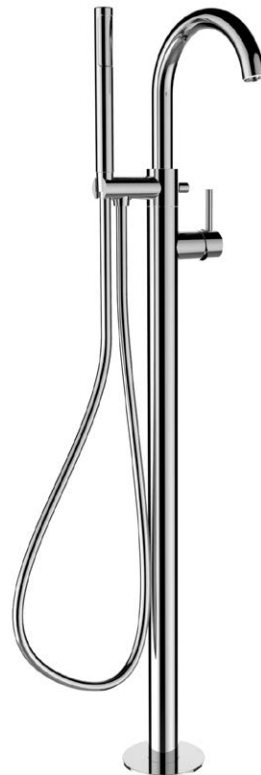

PEPE XL mono tall basin mixer

12440.00	chrome	£290.00	stocked
12440.70	inox	£482.00	stocked
12440.79	matt black	£468.00	stocked
12440.82	brushed gold	£666.00	stocked

Colour options

- ✓ Minimum 0.5 bar
- ✓ Height 310mm
- ✓ Projection 155mm
- ✓ Side lever
- ✓ Curved spout

PEPE XL basin mixer

12051.00	chrome	£238.00	stocked
12051.70	inox	£409.00	stocked

Colour options

- ✓ Minimum 0.5 bar
- ✓ Height 262mm
- ✓ Projection 133mm
- ✓ Side lever

PEPE XL basin mixer

12052.00	chrome	£238.00	stocked
12052.70	inox	£409.00	stocked

Colour options

- ✓ Minimum 0.5 bar
- ✓ Height 342mm
- ✓ Projection 200mm
- ✓ No pop up waste

PEPE XL mono tall basin mixer

12465.00	chrome	£346.00	stocked
12465.70	inox	£584.00	stocked
12465.79	matt black	£567.00	stocked
12465.82	brushed gold	£798.00	stocked

PEPE XL mixers

PEPE XL freestanding basin mixer

12095.00 chrome £1,478.00 stocked

- ✓ Minimum 0.5 bar
- ✓ Height 1130mm
- ✓ Projection 243mm
- ✓ No pop up waste

PEPE XL bath/shower mixer

12096.00 chrome £1,781.00 stocked