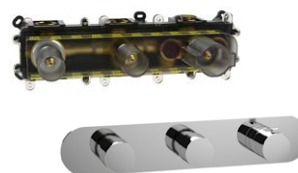

- ✓ Minimum 0.2 bar
- ✓ 3/4" connections
- ✓ 70mm install depth
- ✓ High flow rates
- ✓ Vertical installation

PEPE 3 way thermostatic mixer

83203P	chrome trim set	£189.00	stocked
83203P.70	inox	£269.00	stocked
83203P.79	matt black	£269.00	stocked
83203P.82	brushed gold	£289.00	stocked
+			
VB203P	VersoBox	£370.00	stocked

- ✓ Minimum 0.2 bar
- ✓ 3/4" connections
- ✓ 70mm install depth
- ✓ High flow rates
- ✓ Horizontal installation

PEPE 3 way thermostatic mixer

83203L	chrome trim set	£189.00	stocked
83203L.70	inox	£269.00	stocked
83203L.79	matt black	£269.00	stocked
83203L.82	brushed gold	£289.00	stocked
+			
VB203L	VersoBox	£370.00	stocked

- ✓ Minimum 0.2 bar
- ✓ 3/4" connections
- ✓ 70mm install depth
- ✓ High flow rates
- ✓ Vertical installation

PEPE 3 outlet thermostatic mixer

83303P	chrome trim set	£189.00	stocked
83303P.70	inox	£269.00	stocked
83303P.79	matt black	£269.00	stocked
83303P.82	brushed gold	£289.00	stocked
+			
VB303P	VersoBox	£420.00	stocked

- ✓ Minimum 0.2 bar
- ✓ 3/4" connections
- ✓ 70mm install depth
- ✓ High flow rates
- ✓ Horizontal installation

PEPE 3 outlet thermostatic mixer

83303L	chrome trim set	£189.00	stocked
83303L.70	inox	£269.00	stocked
83303L.79	matt black	£269.00	stocked
83303L.82	brushed gold	£289.00	stocked
+			
VB303L	VersoBox	£420.00	stocked