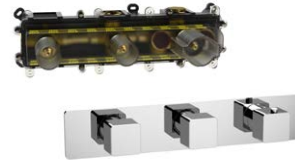

- ✓ Minimum 0.2 bar
- ✓ 3/4" connections
- ✓ 70mm install depth
- ✓ High flow rates
- ✓ Horizontal installation

PROFILI 2 outlet thermostatic mixer

45203L	chrome trim set	£189.00	stocked
45203L.70	inox	£269.00	
45203L.79	matt black	£269.00	
45203L.82	brushed gold	£289.00	
+			
VB203L	VersoBox	£370.00	stocked