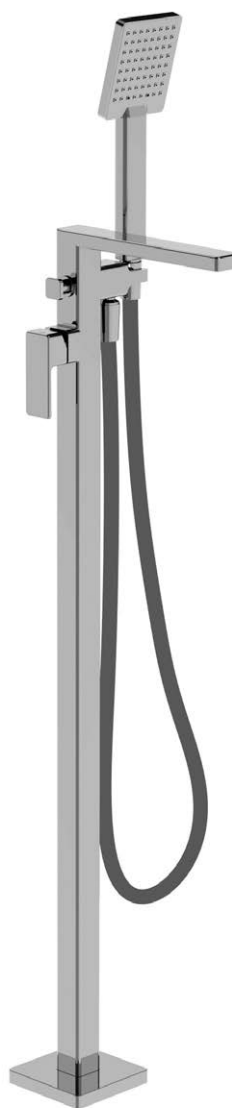

Colour options

- ✓ Minimum 0.5 bar
- ✓ Height 1052mm
- ✓ Projection 173mm
- ✓ With handset & hose

PROFILI freestanding bath/shower mixer

45044.00	chrome	£1,091.00	stocked
45044.70	inox	£1,526.00	
45044.79	matt black	£1,526.00	
45044.82	brushed gold	£2,180.00