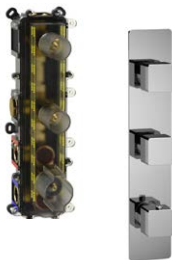

- ✓ Minimum 0.2 bar
- ✓ 3/4" connections
- ✓ 70mm install depth
- ✓ High flow rates
- ✓ Vertical installation

PROFILI 3 outlet thermostatic mixer

45303P	chrome trim set	£189.00	stocked
45303P.70	inox	£269.00	
45303P.79	matt black	£269.00	
45303P.82	brushed gold	£289.00	
+			
VB303P	VersoBox	£420.00	stocked