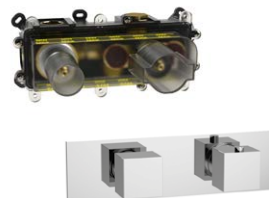

## PROFILI 2 way thermostatic mixer

45202L	chrome trim set	£159.00	stocked
45202L.70	inox	£229.00	
45202L.79	matt black	£229.00	
45202L.82	brushed gold	£239.00	
+			
VB202L	VersoBox	£340.00	stocked

- ✓ Minimum 0.2 bar
- ✓ 3/4" connections
- ✓ 70mm install depth
- ✓ High flow rates
- ✓ Vertical installation

## PROFILI 3 way thermostatic mixer

45302P	chrome trim set	£159.00	stocked
45302P.70	inox	£229.00	
45302P.79	matt black	£229.00	
45302P.82	brushed gold	£239.00	
+			
VB302P	VersoBox	£390.00	stocked

- ✓ Minimum 0.2 bar
- ✓ 3/4" connections
- ✓ 70mm install depth
- ✓ High flow rates
- ✓ Horizontal installation