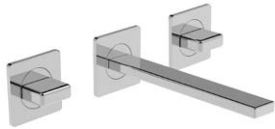

PROFILI mixers

Colour options

- ✓ Minimum 0.5 bar
- ✓ Projection 196mm
- ✓ Horizontal spout

PROFILI wall mounted basin mixer

45280.00	chrome	£420.00	stocked
45280.70	inox	£589.00	
45280.79	matt black	£589.00	
45280.82	brushed gold	£841.00