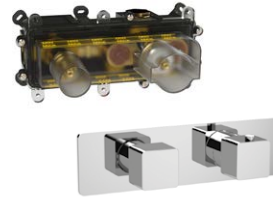

- ✓ Minimum 0.2 bar
- ✓ 3/4" connections
- ✓ 70mm install depth
- ✓ High flow rates
- ✓ Horizontal installation

PROFILI 1 way thermostatic mixer

45102L	chrome trim set	£159.00	stocked
45102L.70	inox	£229.00	
45102L.79	matt black	£229.00	
45102L.82	brushed gold	£239.00	
+			
VB102L	VersoBox	£300.00	stocked