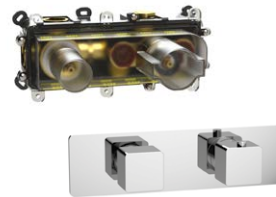

## PROFILI 1 way thermostatic mixer

45102P	chrome trim set	£159.00	stocked
45102P.70	inox	£229.00	
45102P.79	matt black	£229.00	
45102P.82	brushed gold	£239.00	
+			
VB102P	VersoBox	£300.00	stocked

- ✓ Minimum 0.2 bar
- ✓ 3/4" connections
- ✓ 70mm install depth
- ✓ High flow rates
- ✓ Horizontal installation

## PROFILI 1 way thermostatic mixer

45102L	chrome trim set	£159.00	stocked
45102L.70	inox	£229.00	
45102L.79	matt black	£229.00	
45102L.82	brushed gold	£239.00	
+			
VB102L	VersoBox	£300.00	stocked

- ✓ Minimum 0.2 bar
- ✓ 3/4" connections
- ✓ 70mm install depth
- ✓ High flow rates
- ✓ Vertical installation

## PROFILI 2 way thermostatic mixer

45202P	chrome trim set	£159.00	stocked
45202P.70	inox	£229.00	
45202P.79	matt black	£229.00	
45202P.82	brushed gold	£239.00	
+			
VB202P	VersoBox	£340.00	stocked

- ✓ Minimum 0.2 bar
- ✓ 3/4" connections
- ✓ 70mm install depth
- ✓ High flow rates
- ✓ Horizontal installation