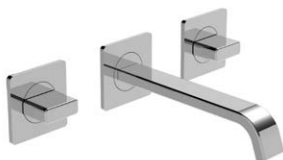

PROFILI Plus mono tall basin mixer

46501.00	chrome	£356.00	stocked
46501.70	inox	£556.00	
46501.79	matt black	£482.00	
46501.82	brushed gold	£714.00	

Colour options

- ✓ Minimum 0.5 bar
- ✓ Height 236mm
- ✓ Projection 140mm
- ✓ No pop up waste

PROFILI Plus mono basin mixer

46601.00	chrome	£379.00	
46601.70	inox	£561.00	
46601.79	matt black	£485.00	
46601.82	brushed gold	£758.00	

Colour options

- ✓ Minimum 0.5 bar
- ✓ Height 136mm
- ✓ Projection 140mm
- ✓ With pop up waste

PROFILI Plus 3 hole basin mixer

46801.00	chrome	£571.00	stocked
46801.70	inox	£892.00	
46801.79	matt black	£772.00	
46801.82	brushed gold	£1,144.00	

Colour options

- ✓ Minimum 0.5 bar
- ✓ Projection 195mm
- ✓ Horizontal spout

PROFILI Plus wall mounted basin mixer

46280.00	chrome	£474.00	stocked
46280.70	inox	£740.00	
46280.79	matt black	£641.00	
46280.82	brushed gold	£948.00	

Colour options

- ✓ Minimum 0.5 bar
- ✓ Projection 195mm
- ✓ Horizontal spout