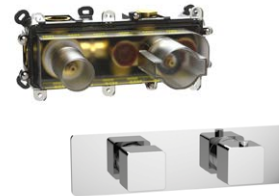

Colour options

PROFILI Plus manual mixer with diverter ✓ Minimum 0.5 bar
✓ Width 107mm
✓ Height 158mm
✓ With diverter

45060.00	chrome	£227.00	stocked
45060.70	inox	£318.00	
45060.79	matt black	£318.00	stocked
45060.82	brushed gold	£455.00	

Colour options

PROFILI Plus manual shower mixer ✓ Minimum 0.5 bar
✓ Width 107mm
✓ Height 158mm

45050.00	chrome	£132.00	stocked
45050.70	inox	£185.00	
45050.79	matt black	£185.00	
45050.82	brushed gold	£265.00	

PROFILI thermostatic mixers

- ✓ Minimum 0.2 bar
- ✓ 3/4" connections
- ✓ 70mm install depth
- ✓ High flow rates
- ✓ Vertical installation

PROFILI 2 way thermostatic mixer

45202P	chrome trim set	£159.00	stocked
45202P.70	inox	£229.00	
45202P.79	matt black	£229.00	
45202P.82	brushed gold	£239.00	
+			
VB202P	VersoBox	£340.00	stocked