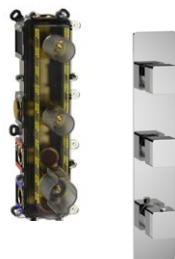

- ✓ Minimum 0.2 bar
- ✓ 3/4" connections
- ✓ 70mm install depth
- ✓ High flow rates
- ✓ Vertical installation

PROFILI 3 outlet thermostatic mixer

45303P	chrome trim set	£189.00	stocked
45303P.70	inox	£269.00	
45303P.79	matt black	£269.00	
45303P.82	brushed gold	£289.00	
+			
VB303P	VersoBox	£420.00	stocked