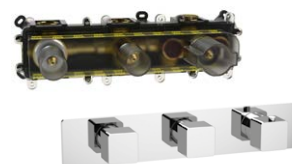

- ✓ Minimum 0.2 bar
- ✓ 3/4" connections
- ✓ 70mm install depth
- ✓ High flow rates
- ✓ Vertical installation

PROFILI 2 outlet thermostatic mixer

45203P	chrome trim set	£189.00	stocked
45203P.70	inox	£269.00	
45203P.79	matt black	£269.00	
45203P.82	brushed gold	£289.00	
+			
VB203P	VersoBox	£370.00	stocked

- ✓ Minimum 0.2 bar
- ✓ 3/4" connections
- ✓ 70mm install depth
- ✓ High flow rates
- ✓ Horizontal installation

PROFILI 2 outlet thermostatic mixer

45203L	chrome trim set	£189.00	stocked
45203L.70	inox	£269.00	
45203L.79	matt black	£269.00	
45203L.82	brushed gold	£289.00	
+			
VB203L	VersoBox	£370.00	stocked

- ✓ Minimum 0.2 bar
- ✓ 3/4" connections
- ✓ 70mm install depth
- ✓ High flow rates
- ✓ Vertical installation

PROFILI 3 outlet thermostatic mixer

45303P	chrome trim set	£189.00	stocked
45303P.70	inox	£269.00	
45303P.79	matt black	£269.00	
45303P.82	brushed gold	£289.00	
+			
VB303P	VersoBox	£420.00	stocked

- ✓ Minimum 0.2 bar
- ✓ 3/4" connections
- ✓ 70mm install depth
- ✓ High flow rates
- ✓ Horizontal installation

PROFILI 3 outlet thermostatic mixer

45303L	chrome trim set	£189.00	stocked
45303L.70	inox	£269.00	
45303L.79	matt black	£269.00	
45303L.82	brushed gold	£289.00	
+			
VB303L	VersoBox	£420.00	stocked