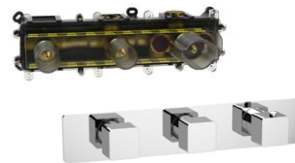

PROFILI thermostatic mixers

- ✓ Minimum 0.2 bar
- ✓ 3/4" connections
- ✓ 70mm install depth
- ✓ High flow rates
- ✓ Vertical installation

PROFILI 2 way thermostatic mixer

45202P	chrome trim set	£159.00	stocked
45202P.70	inox	£229.00	
45202P.79	matt black	£229.00	
45202P.82	brushed gold	£239.00	
+			
VB202P	VersoBox	£340.00	stocked

- ✓ Minimum 0.2 bar
- ✓ 3/4" connections
- ✓ 70mm install depth
- ✓ High flow rates
- ✓ Horizontal installation

PROFILI 2 way thermostatic mixer

45202L	chrome trim set	£159.00	stocked
45202L.70	inox	£229.00	
45202L.79	matt black	£229.00	
45202L.82	brushed gold	£239.00	
+			
VB202L	VersoBox	£340.00	stocked

- ✓ Minimum 0.2 bar
- ✓ 3/4" connections
- ✓ 70mm install depth
- ✓ High flow rates
- ✓ Vertical installation

PROFILI 2 outlet thermostatic mixer

45203P	chrome trim set	£189.00	stocked
45203P.70	inox	£269.00	
45203P.79	matt black	£269.00	
45203P.82	brushed gold	£289.00	
+			
VB203P	VersoBox	£370.00	stocked

- ✓ Minimum 0.2 bar
- ✓ 3/4" connections
- ✓ 70mm install depth
- ✓ High flow rates
- ✓ Horizontal installation

PROFILI 2 outlet thermostatic mixer

45203L	chrome trim set	£189.00	stocked
45203L.70	inox	£269.00	
45203L.79	matt black	£269.00	
45203L.82	brushed gold	£289.00	
+			
VB203L	VersoBox	£370.00	stocked