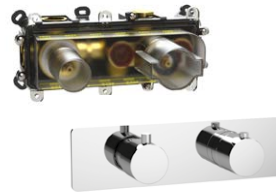

- ✓ Minimum 0.2 bar
- ✓ 3/4" connections
- ✓ 70mm install depth
- ✓ High flow rates
- ✓ Horizontal installation

LAGHI 2 way thermostatic mixer

44202L	chrome trim set	£159.00	stocked
44202L.70	inox	£229.00	
44202L.79	matt black	£229.00	
+			
VB202L	VersoBox	£340.00	stocked