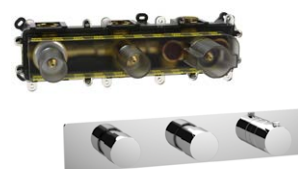

## LAGHI 2 outlet thermostatic mixer

44203L	chrome trim set	£189.00	stocked
44203L.70	inox	£269.00	
44203L.79	matt black	£269.00	
+			
VB203L	VersoBox	£370.00	stocked

- ✓ Minimum 0.2 bar
- ✓ 3/4" connections
- ✓ 70mm install depth
- ✓ High flow rates
- ✓ Vertical installation

## LAGHI 3 outlet thermostatic mixer

44303P	chrome trim set	£189.00	stocked
44303P.70	inox	£269.00	
44303P.79	matt black	£269.00	
+			
VB303P	VersoBox	£420.00	stocked

- ✓ Minimum 0.2 bar
- ✓ 3/4" connections
- ✓ 70mm install depth
- ✓ High flow rates
- ✓ Horizontal installation