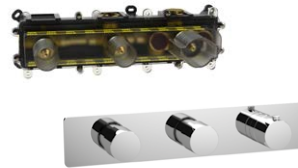

- ✓ Minimum 0.2 bar
- ✓ 3/4" connections
- ✓ 70mm install depth
- ✓ High flow rates
- ✓ Horizontal installation

LAGHI 2 outlet thermostatic mixer

44203L	chrome trim set	£189.00	stocked
44203L.70	inox	£269.00	
44203L.79	matt black	£269.00	
+			
VB203L	VersoBox	£370.00	stocked