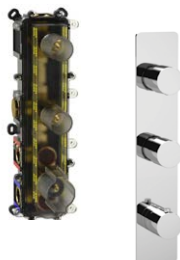

- ✓ Minimum 0.2 bar
- ✓ 3/4" connections
- ✓ 70mm install depth
- ✓ High flow rates
- ✓ Vertical installation

LAGHI 3 outlet thermostatic mixer

44303P	chrome trim set	£189.00	stocked
44303P.70	inox	£269.00	
44303P.79	matt black	£269.00	
+			
VB303P	VersoBox	£420.00	stocked