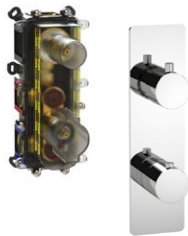

LAGHI thermostatic mixers

- ✓ Minimum 0.2 bar
- ✓ 3/4" connections
- ✓ 70mm install depth
- ✓ High flow rates
- ✓ Vertical installation

LAGHI 2 way thermostatic mixer

44202P	chrome trim set	£159.00	stocked
44202P.70	inox	£229.00	
44202P.79	matt black	£229.00	
+			
VB202P	VersoBox	£340.00	stocked