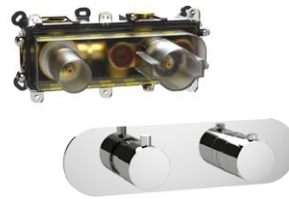

TESIS mono basin mixer

51064.00 chrome £336.00 stocked

- ✓ Minimum 0.5 bar
- ✓ Height 270.5mm
- ✓ Projection 137mm
- ✓ Swivel spout
- ✓ With pop up waste

TESIS mixers

TESIS 3 hole basin mixer

51068.00 chrome £379.00 stocked

- ✓ Minimum 0.5 bar
- ✓ Height 274.5mm
- ✓ Projection 137mm
- ✓ Swivel spout
- ✓ With pop up waste

TESIS wall mounted basin mixer

51034.00 chrome £280.00 stocked

- ✓ Minimum 0.5 bar
- ✓ Projection 220/250mm
- ✓ Horizontal spout

TESIS 5 hole bath/shower mixer

51029.00 chrome £666.00

- ✓ Minimum 0.5 bar
- ✓ Height 213mm
- ✓ With diverter
- ✓ Spout
- ✓ Pullout hand shower

PEPE thermostatic mixers

- ✓ Minimum 0.2 bar
- ✓ 3/4" connections
- ✓ 70mm install depth
- ✓ High flow rates
- ✓ Vertical installation

PEPE 2 way thermostatic mixer

83202P	chrome trim set	£159.00	stocked
VB202P	VersoBox	£340.00	stocked

- ✓ Minimum 0.2 bar
- ✓ 3/4" connections
- ✓ 70mm install depth
- ✓ High flow rates
- ✓ Horizontal installation