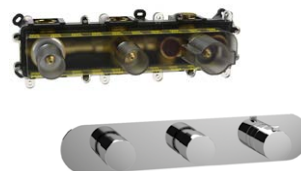

- ✓ Minimum 0.5 bar
- ✓ Height 274.5mm
- ✓ Projection 137mm
- ✓ Swivel spout
- ✓ With pop up waste

TESIS wall mounted basin mixer

51034.00 chrome £280.00 stocked

- ✓ Minimum 0.5 bar
- ✓ Projection 220/250mm
- ✓ Horizontal spout

PEPE 2 outlet thermostatic mixer

83203P	chrome trim set	£189.00	stocked
VB203P	VersoBox	£370.00	stocked

- ✓ Minimum 0.2 bar
- ✓ 3/4" connections
- ✓ 70mm install depth
- ✓ High flow rates
- ✓ Horizontal installation

PEPE 2 outlet thermostatic mixer

83203L	chrome trim set	£189.00	stocked
VB203L	VersoBox	£370.00	stocked

- ✓ Minimum 0.2 bar
- ✓ 3/4" connections
- ✓ 70mm install depth
- ✓ High flow rates
- ✓ Vertical installation

PEPE 3 outlet thermostatic mixer

83303P	chrome trim set	£189.00	stocked
VB303P	VersoBox	£420.00	stocked

- ✓ Minimum 0.2 bar
- ✓ 3/4" connections
- ✓ 70mm install depth
- ✓ High flow rates
- ✓ Horizontal installation