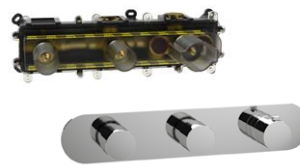

TESIS

Tesis features a stylish cross head design. Adding a creative touch to contemporary settings, the clean lines of Tesis can also introduce an interesting twist to contemporary / traditional fusion settings.

- ✓ Minimum 0.5 bar
- ✓ Height 274.5mm
- ✓ Projection 137mm
- ✓ Swivel spout
- ✓ With pop up waste

TESIS wall mounted basin mixer

51034.00 chrome £280.00 stocked

- ✓ Minimum 0.5 bar
- ✓ Projection 220/250mm
- ✓ Horizontal spout

PEPE 2 way thermostatic mixer

83202L	chrome trim set	£159.00	stocked
VB202L	VersoBox	£340.00	stocked

- ✓ Minimum 0.2 bar
- ✓ 3/4" connections
- ✓ 70mm install depth
- ✓ High flow rates
- ✓ Vertical installation

PEPE 2 outlet thermostatic mixer

83203P	chrome trim set	£189.00	stocked
VB203P	VersoBox	£370.00	stocked

- ✓ Minimum 0.2 bar
- ✓ 3/4" connections
- ✓ 70mm install depth
- ✓ High flow rates
- ✓ Horizontal installation