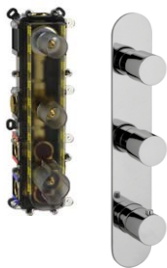

TESIS 5 hole bath/shower mixer

51029.00 chrome £666.00

- ✓ Minimum 0.5 bar
- ✓ Height 213mm
- ✓ With diverter
- ✓ Spout
- ✓ Pullout hand shower

PEPE thermostatic mixers

- ✓ Minimum 0.2 bar
- ✓ 3/4" connections
- ✓ 70mm install depth
- ✓ High flow rates
- ✓ Vertical installation

PEPE 2 way thermostatic mixer

83202P	chrome trim set	£159.00	stocked
VB202P	VersoBox	£340.00	stocked

- ✓ Minimum 0.2 bar
- ✓ 3/4" connections
- ✓ 70mm install depth
- ✓ High flow rates
- ✓ Horizontal installation

PEPE 2 way thermostatic mixer

83202L	chrome trim set	£159.00	stocked
VB202L	VersoBox	£340.00	stocked

- ✓ Minimum 0.2 bar
- ✓ 3/4" connections
- ✓ 70mm install depth
- ✓ High flow rates
- ✓ Vertical installation

PEPE 2 outlet thermostatic mixer

83203P	chrome trim set	£189.00	stocked
VB203P	VersoBox	£370.00	stocked

- ✓ Minimum 0.2 bar
- ✓ 3/4" connections
- ✓ 70mm install depth
- ✓ High flow rates
- ✓ Horizontal installation