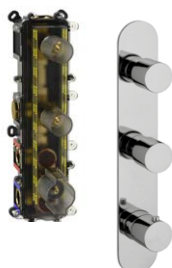

TESIS

Tesis features a stylish cross head design. Adding a creative touch to contemporary settings, the clean lines of Tesis can also introduce an interesting twist to contemporary / traditional fusion settings.

PEPE 2 outlet thermostatic mixer

83203P	chrome trim set	£189.00	stocked
VB203P	VersoBox	£370.00	stocked

- ✓ Minimum 0.2 bar
- ✓ 3/4" connections
- ✓ 70mm install depth
- ✓ High flow rates
- ✓ Horizontal installation

PEPE 2 outlet thermostatic mixer

83203L	chrome trim set	£189.00	stocked
VB203L	VersoBox	£370.00	stocked

- ✓ Minimum 0.2 bar
- ✓ 3/4" connections
- ✓ 70mm install depth
- ✓ High flow rates
- ✓ Vertical installation

PEPE 3 outlet thermostatic mixer

83303P	chrome trim set	£189.00	stocked
VB303P	VersoBox	£420.00	stocked

- ✓ Minimum 0.2 bar
- ✓ 3/4" connections
- ✓ 70mm install depth
- ✓ High flow rates
- ✓ Horizontal installation