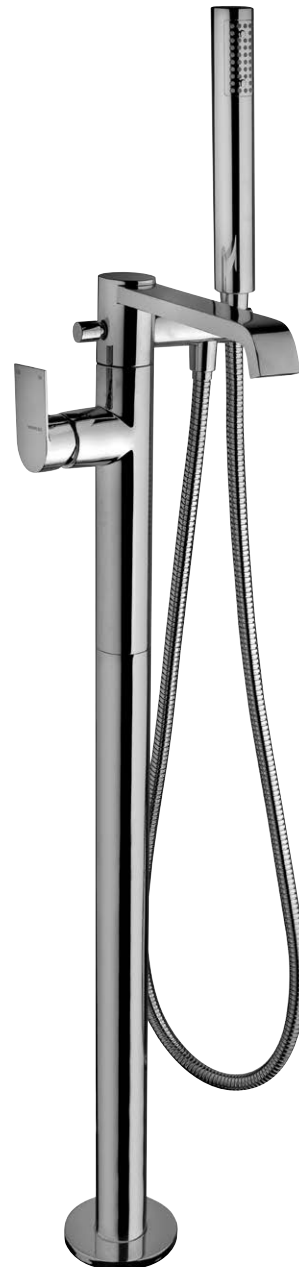

Colour options

- ✓ Minimum 0.5 bar
- ✓ Height 228mm
- ✓ With diverter
- ✓ Spout
- ✓ Pullout hand shower

## TOLOMEO 4 hole bath/shower mixer

83029.00	chrome	£538.00	
83029.70	inox	£950.00	
83029.72	matt white	£950.00	
83029.79	matt black	£950.00	
83029.89	black chrome	£779.00	
83029.02	gold	£1,267.00	
83029.82	brushed gold	£1,353.00	

Colour options

- ✓ Minimum 0.5 bar
- ✓ Width 340mm
- ✓ Projection 189mm
- ✓ Shower mixer & kit

## TOLOMEO wall mounted bath/shower

83003.00	chrome	£838.00	stocked
83003.70	inox	£1,481.00	
83003.72	matt white	£1,481.00	
83003.79	matt black	£1,481.00	
83003.89	black chrome	£1,211.00	
83003.02	gold	£1,973.00	
83003.82	brushed gold	£2,108.00	