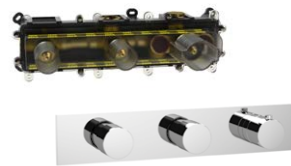

- ✓ Minimum 0.2 bar
- ✓ 3/4" connections
- ✓ 70mm install depth
- ✓ High flow rates
- ✓ Horizontal installation

TECH 2 outlet thermostatic mixer

12203L	chrome trim set	£189.00	stocked
12203L.70	inox	£269.00	stocked
12203L.79	matt black	£269.00	stocked
12203L.82	brushed gold	£289.00	
+			
VB203L	VersoBox	£370.00	stocked