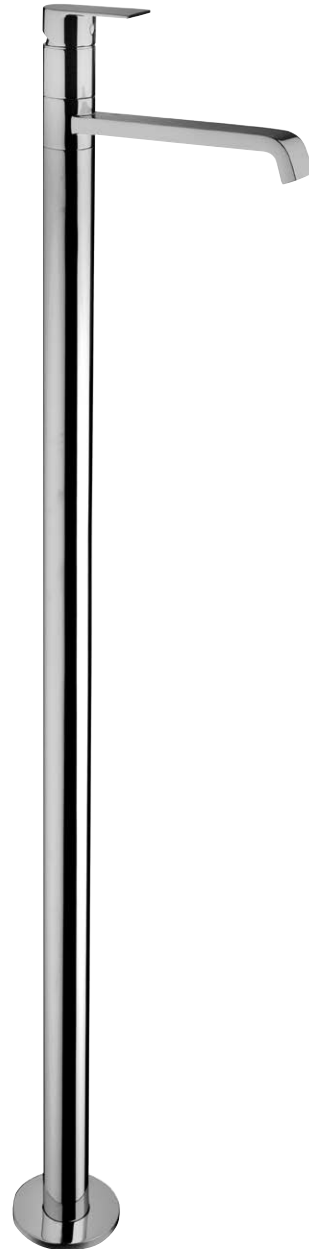

Colour options

- ✓ Minimum 0.5 bar
- ✓ Projection 189mm
- ✓ Horizontal spout

## TOLOMEO wall mounted basin mixer

83034A.00	chrome	£564.00	stocked
83034A.70	inox	£884.00	
83034A.72	matt white	£884.00	
83034A.79	matt black	£884.00	
83034A.89	black chrome	£670.00	
83034A.02	gold	£1,178.00	
83034A.82	brushed gold	£1,257.00	

Colour options

- ✓ Minimum 0.5 bar
- ✓ Height 180mm
- ✓ Projection 105mm
- ✓ With pop up waste

## TOLOMEO mono bidet mixer

83103.00	chrome	£254.00	
83103.70	inox	£435.00	
83103.72	matt white	£435.00	
83103.79	matt black	£435.00	
83103.89	black chrome	£356.00	
83103.02	gold	£581.00	
83103.82	brushed gold	£620.00	