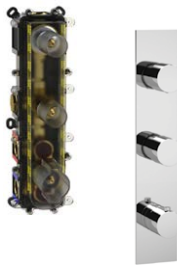

- ✓ Minimum 0.2 bar
- ✓ 3/4" connections
- ✓ 70mm install depth
- ✓ High flow rates
- ✓ Vertical installation

TECH 2 outlet thermostatic mixer

12203P	chrome trim set	£189.00	stocked
12203P.70	inox	£269.00	stocked
12203P.79	matt black	£269.00	stocked
12203P.82	brushed gold	£289.00	
+			
VB203P	VersoBox	£370.00	stocked