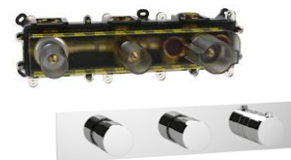

- ✓ Minimum 0.2 bar
- ✓ 3/4" connections
- ✓ 70mm install depth
- ✓ High flow rates
- ✓ Horizontal installation

TECH 3 outlet thermostatic mixer

12303L	chrome trim set	£189.00	stocked
12303L.70	inox	£269.00	stocked
12303L.79	matt black	£269.00	stocked
12303L.82	brushed gold	£289.00	
+			
VB303L	VersoBox	£420.00	stocked

See the full range of thermostatic mixer on page 68