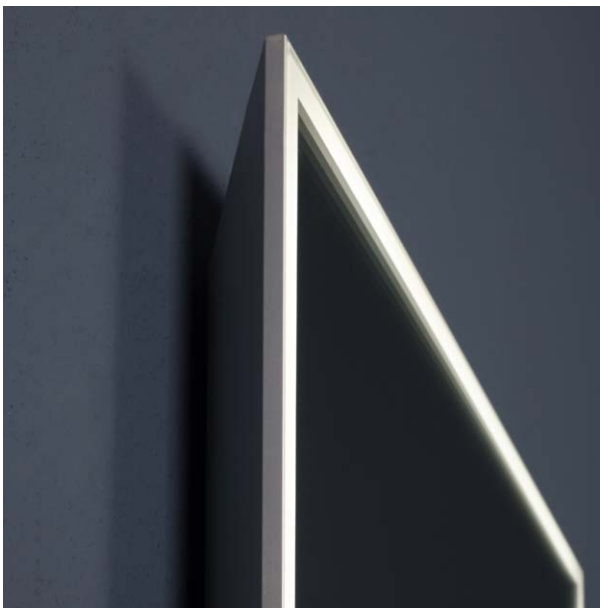

ATLAS

- Backlit mirror with 360° high power 6000K
- LED lighting with reflective film
- Aluminium profile joined at 45°
- 5mm mirror thickness
- Illuminated on/off touch sensor switch
- Safety film backing
- Demister function
- 220V, CE, IP44
- Both vertical/horizontal fixing
- Bluetooth with vibration speaker option (Blue-Vibe System)

Atlas mirrors

Atlas 45 backlit LED mirror

✓40mm depth
✓450x800mm

560•S	mirror	£479.00	stocked
560•BT	Bluetooth mirror	£579.00	

Atlas 80 backlit LED mirror

✓40mm depth
✓800x600mm

561•S	mirror	£529.00	stocked
561•BT	Bluetooth mirror	£629.00	