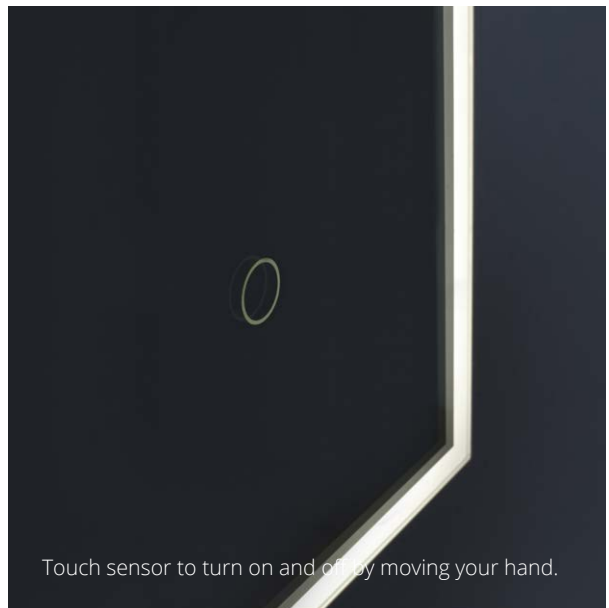

ATLAS

- Backlit mirror with 360° high power 6000K
- LED lighting with reflective film
- Aluminium profile joined at 45°
- 5mm mirror thickness
- Illuminated on/off touch sensor switch
- Safety film backing
- Demister function
- 220V, CE, IP44
- Both vertical/horizontal fixing
- Bluetooth with vibration speaker option (Blue-Vibe System)

Atlas mirrors

Atlas 45 backlit LED mirror

✓40mm depth
✓450x800mm

560•S	mirror	£479.00	stocked
560•BT	Bluetooth mirror	£579.00	

Atlas 80 backlit LED mirror

✓40mm depth
✓800x600mm

561•S	mirror	£529.00	stocked
561•BT	Bluetooth mirror	£629.00	