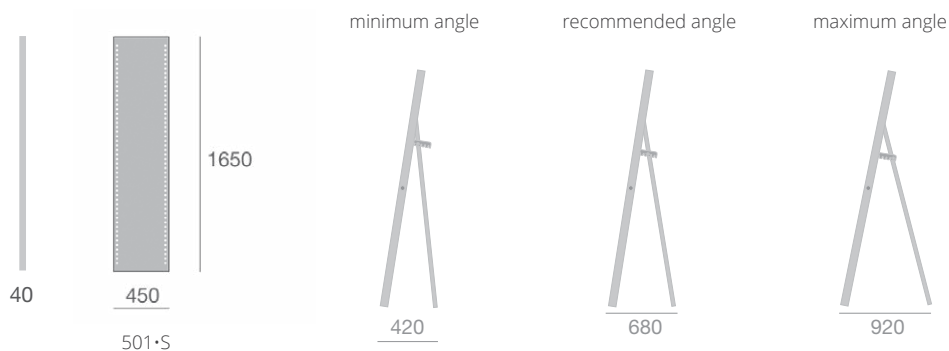

CARINA

- One row of LED lighting on the vertical sides
- On/Off mechanical switch
- 5mm mirror thickness
- Safety film backing
- 220V, CE, IP44
- LED temperature colour 6000K
- Vertical/horizontal fixing
- Freestanding

Carina LED mirror

Carina mirror

Carina LED mirror

- ✓ 40mm depth
- ✓ 450x1650mm

501-S mirror £599.00

Energy efficient

Safety glass

Easy to hang