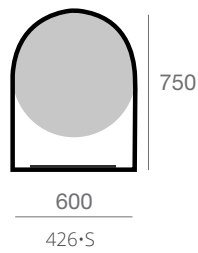

# CASSIOPEA

---

- 360° perimeter LED lighting
- Lacquered black frame with integrated shelf
- Illuminated touch On/Off button
- 5mm mirror thickness
- Safety film backing
- 220V, CE, IP44
- LED temperature colour 4000K

Cassiopea backlit LED mirror

# Cassiopea mirror

**Cassiopea** backlit LED mirror

✓50mm depth  
✓600x750mm

426•S mirror £399.00 stocked

Ambient lighting

Touch on/off

Safety glass

Easy to hang