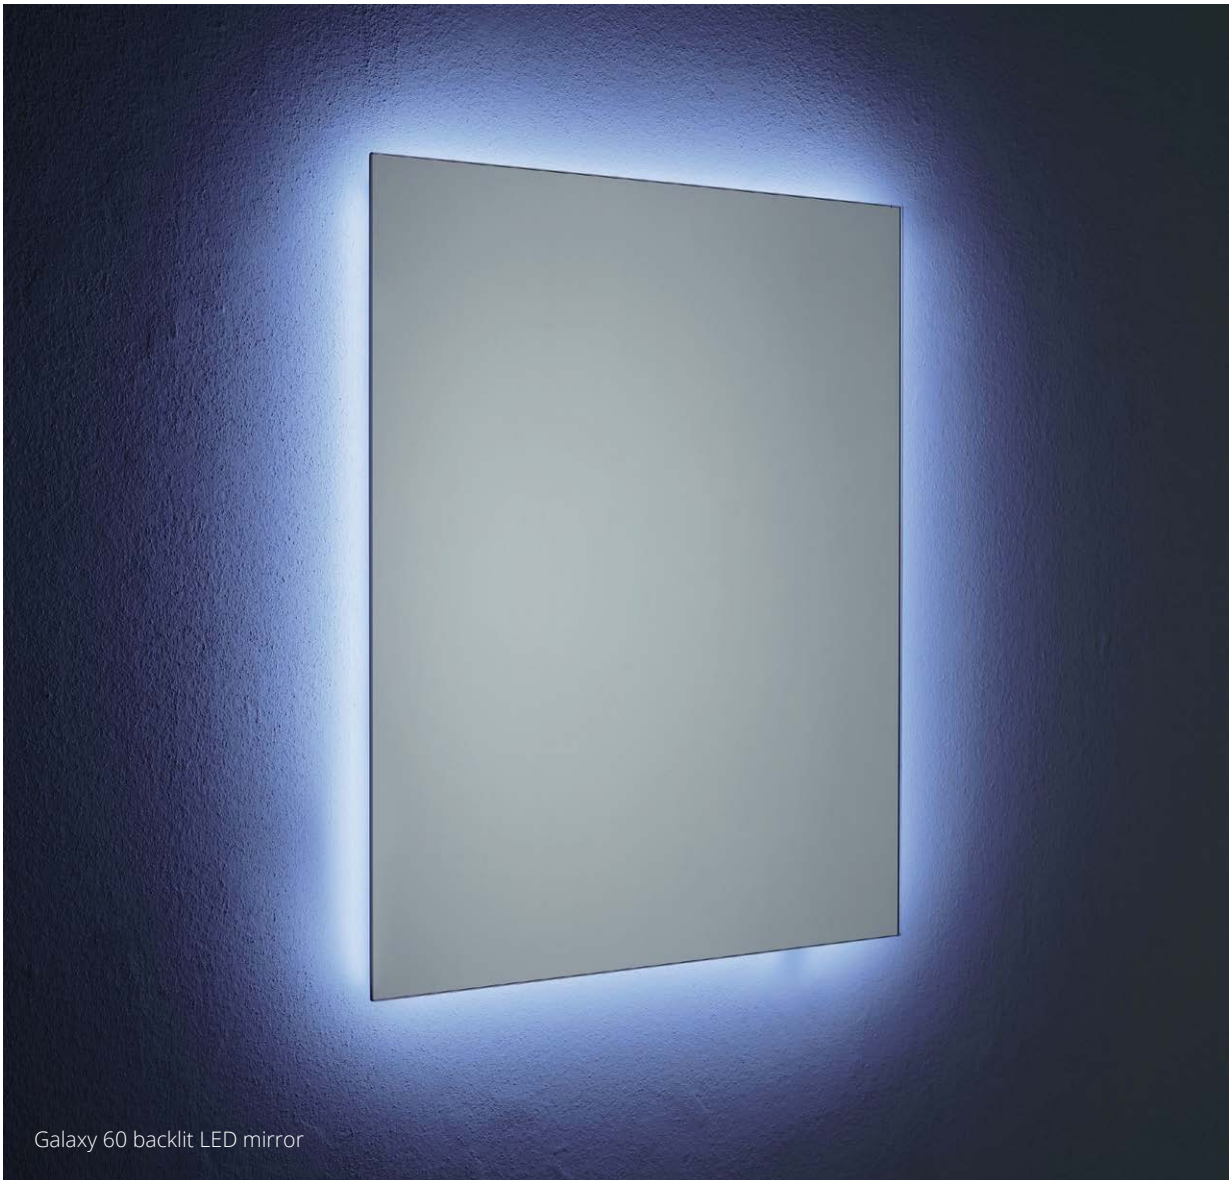

GALAXY

- 360° Perimeter LED lighting
- On/Off mechanical switch
- 5mm mirror thickness
- Safety film backing
- 220V, CE, IP44
- LED temperature colour 6000K
- Vertical/horizontal fixing

Galaxy 60 backlit LED mirror

Galaxy mirrors

Galaxy 60 backlit LED mirror

✓35mm depth
✓600x600mm

503·S mirror £269.00 stocked

Galaxy 70 backlit LED mirror

✓35mm depth
✓700x600mm

504·S mirror £279.00 stocked

Galaxy 90 backlit LED mirror

✓35mm depth
✓900x600mm

505·S mirror £289.00 stocked