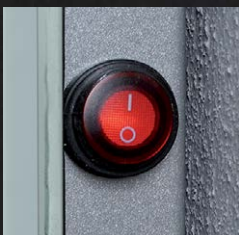

# LAGHI

---

- Backlight LED mirror
- 5mm mirror thickness
- Mechanical On/Off switch
- Safety film backing
- Temperature colour 6000K
- 220V, CE, IP44

Mechanical on/off switch