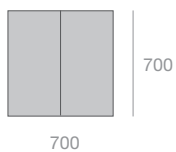

✓ 120mm depth
✓ 1200x700mm

Stellar light

DL01 Stellar light £39.00 stocked

1301·S

1302·S

1303·S

1304·S

120