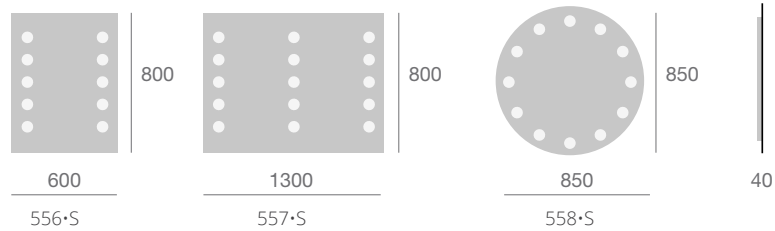

MOVIE Star

- Aluminium frame
- LED lamps
- Illuminated on/off infrared sensor switch
- Demister function
- 5mm mirror thickness
- Safety film backing
- LED temperature colour 4000 or 6000K
- 220V, CE, IP44

4000K

Movie Star 85 backlit LED mirror

Movie Star 60 backlit LED mirror

6000K

Movie Star mirrors

Demister function

- ✓ Demister
- ✓ 40mm depth
- ✓ 600x800mm

Movie Star 60 backlit LED mirror

556·S mirror £369.00 stocked

Demister function

- ✓ Demister
- ✓ 40mm depth
- ✓ 1300x800mm

Movie Star 130 backlit LED mirror

557·S mirror £499.00 stocked

Demister function

- ✓ Demister
- ✓ 40mm depth
- ✓ Ø850mm

Movie Star 85 backlit LED mirror

558·S mirror £399.00 stocked

Demister function

Infrared on/off

Energy efficient

Safety glass

Easy to hang

Temperature colour