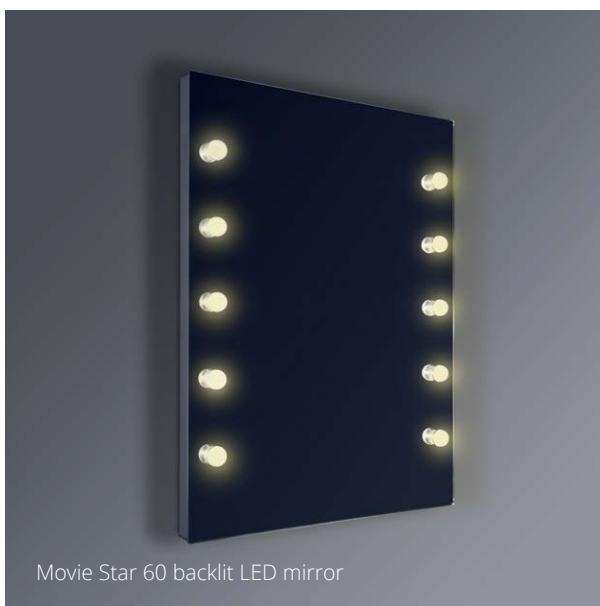

MOVIE Star

- Aluminium frame
- LED lamps
- Illuminated on/off infrared sensor switch
- Demister function
- 5mm mirror thickness
- Safety film backing
- LED temperature colour 4000 or 6000K
- 220V, CE, IP44

4000K

Movie Star 85 backlit LED mirror

Movie Star 60 backlit LED mirror

6000K

Movie Star mirrors

Demister function

- ✓ Demister
- ✓ 40mm depth
- ✓ 600x800mm

Movie Star 60 backlit LED mirror

556·S mirror £369.00 stocked

Demister function

- ✓ Demister
- ✓ 40mm depth
- ✓ 1300x800mm

Movie Star 130 backlit LED mirror

557·S mirror £499.00 stocked

Demister function

- ✓ Demister
- ✓ 40mm depth
- ✓ Ø850mm

Movie Star 85 backlit LED mirror

558·S mirror £399.00 stocked

Demister function

Infrared on/off

Energy efficient

Safety glass

Easy to hang

Temperature colour