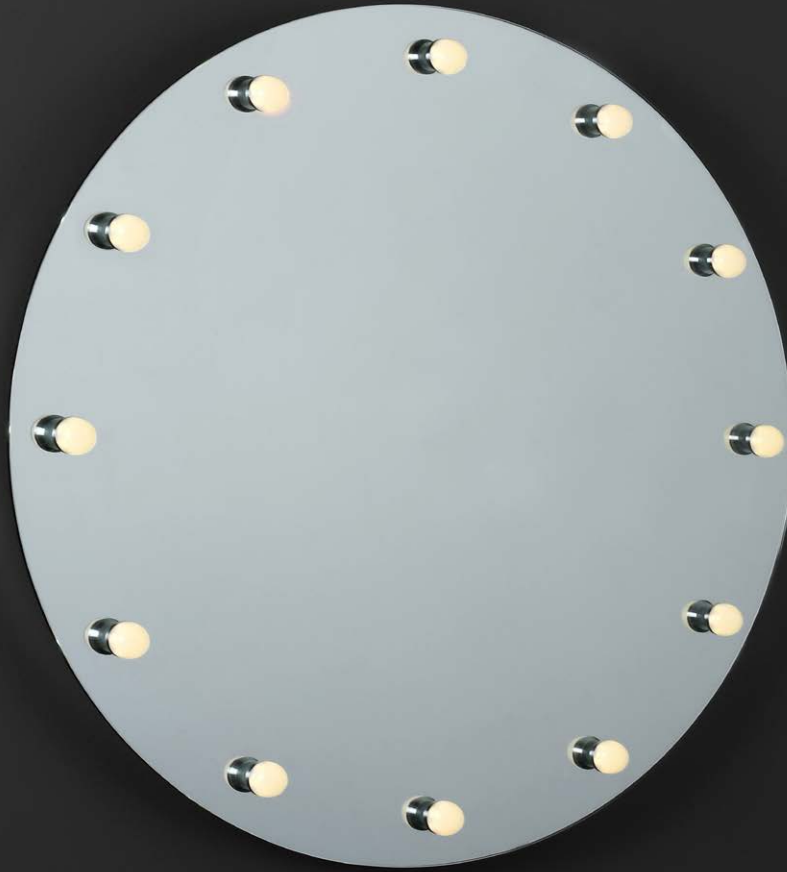

MOVIE Star

- Aluminium frame
- LED lamps
- Illuminated on/off infrared sensor switch
- Demister function
- 5mm mirror thickness
- Safety film backing
- LED temperature colour 4000 or 6000K
- 220V, CE, IP44

4000K

Movie Star 85 backlit LED mirror

Movie Star 60 backlit LED mirror

6000K

Movie Star mirrors

Demister function

- ✓ Demister
- ✓ 40mm depth
- ✓ 600x800mm

Movie Star 60 backlit LED mirror

556·S mirror £369.00 stocked

Demister function

- ✓ Demister
- ✓ 40mm depth
- ✓ 1300x800mm

Movie Star 130 backlit LED mirror

557·S mirror £499.00 stocked

Demister function

- ✓ Demister
- ✓ 40mm depth
- ✓ Ø850mm

Movie Star 85 backlit LED mirror

558·S mirror £399.00 stocked

Demister function

Infrared on/off

Energy efficient

Safety glass

Easy to hang

Temperature colour