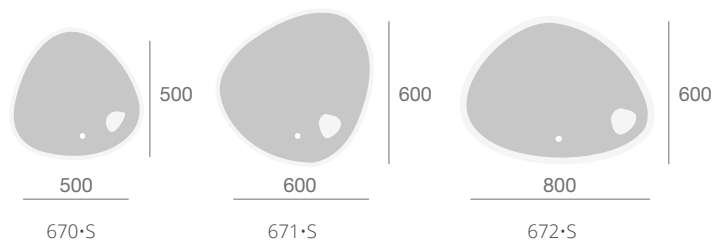

QUASAR

- Thin Plexiglas edge illuminated by LEDs
- Illuminated touch on/off sensor and colour change switch
- 5mm mirror thickness
- Safety film backing
- DualWhite temperature colour 4000 or 6000K
- LED Spot light
- 220V, CE , IP44
- Both vertical/horizontal fixing

Quasar 60 backlit LED mirror

Quasar mirrors

Quasar 50 backlit LED mirror

670·S mirror £379.00 stocked

✓25mm depth
✓500x500mm

Quasar 60 backlit LED mirror

671·S mirror £419.00 stocked

✓30mm depth
✓600x600mm

Quasar 80 backlit LED mirror

672·S mirror £459.00 stocked

✓30mm depth
✓800x600mm

Plexiglas

Safety glass

Easy to hang

Energy efficient

Temperature colour