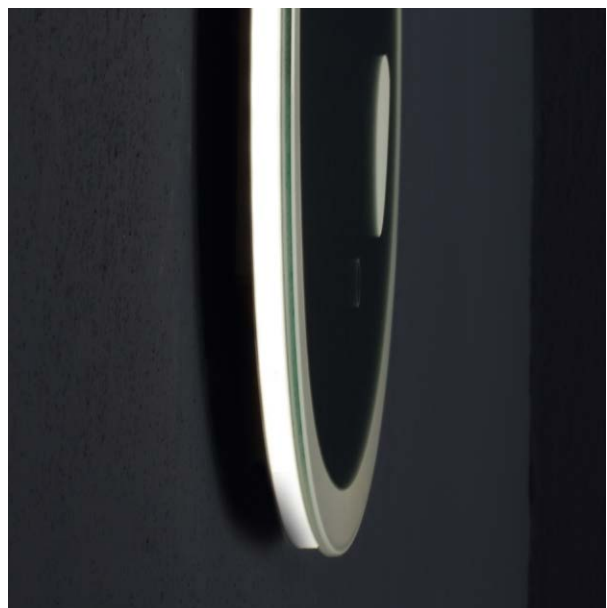

QUASAR

- Thin Plexiglas edge illuminated by LEDs
- Illuminated touch on/off sensor and colour change switch
- 5mm mirror thickness
- Safety film backing
- DualWhite temperature colour 4000 or 6000K
- LED Spot light
- 220V, CE , IP44
- Both vertical/horizontal fixing

Quasar 60 backlit LED mirror

Quasar mirrors

Quasar 50 backlit LED mirror

670·S mirror £379.00 stocked

✓25mm depth
✓500x500mm

Quasar 60 backlit LED mirror

671·S mirror £419.00 stocked

✓30mm depth
✓600x600mm

Quasar 80 backlit LED mirror

672·S mirror £459.00 stocked

✓30mm depth
✓800x600mm

Plexiglas

Safety glass

Easy to hang

Energy efficient

Temperature colour

Ambient lighting

Touch on/off