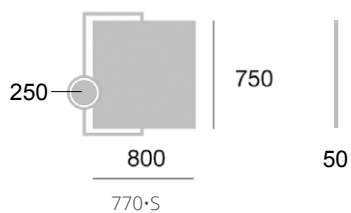

Satellite mirror

- ✓ Ø25cm magnifying mirror
- ✓ 50mm depth
- ✓ 800x750mm

Satellite backlit LED mirror

770-S mirror £599.00

3X Magnifying Mirror

Energy efficient

Safety glass

Easy to hang