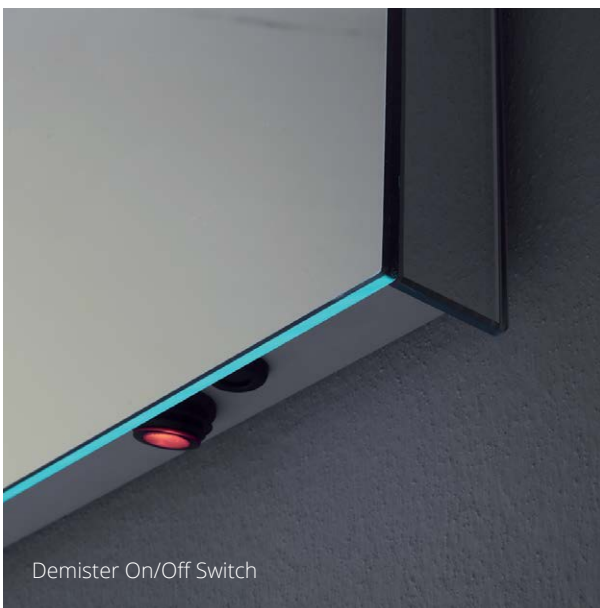

VOLANS

- Diffused LED lighting through Plexiglas
- Mirrored sides
- Infrared sensor switch
- 5mm mirror thickness
- Safety film backing
- Demister function with red light On/Off switch
- 220V, CE, IP44
- LED temperature colour 6000K
- Bluetooth with vibration speaker option (Blue-Vibe System)

Volans 60 backlit LED mirror

Demister On/Off Switch

Volans 100 backlit LED mirror

Volans mirrors

- ✓ Demister
- ✓ 45mm depth
- ✓ 600x800mm

Volans 60 backlit LED mirror

366·S	mirror	£479.00	stocked
366·BT	Bluetooth mirror	£579.00	

- ✓ Demister
- ✓ 45mm depth
- ✓ 1000x650mm

Volans 100 backlit LED mirror

367·S	mirror	£629.00	stocked
367·BT	Bluetooth mirror	£739.00	

- ✓ Demister
- ✓ 45mm depth
- ✓ 1200x650mm

Volans 120 backlit LED mirror